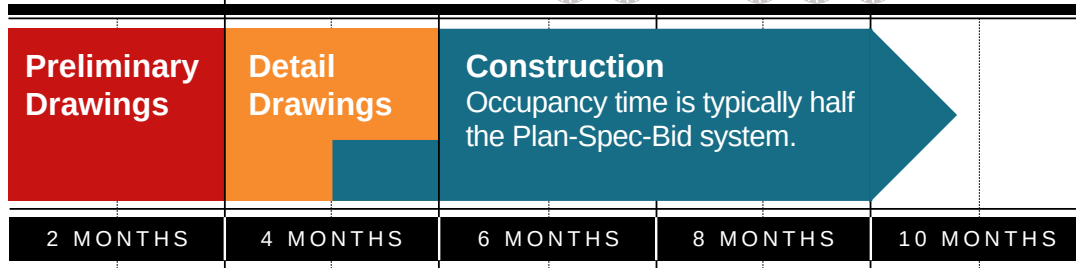

# WHY DESIGN-BUILD?

**Save Time.  
Save Money.  
Obtain the Best Value...**

Cost Established

## DESIGN-BUILD

Determine both the design and the cost of your building fast and up front with Design-Build services from **KESSEL CONSTRUCTION**. Your project stays within your budget and you have a say every step of the way.

## PLAN-SPEC-BID

Cost Established

PLAN-SPEC-BID COSTS

**DESIGN-BUILD COSTS**  
With **Design-Build**, construction costs are generally **30% less than the Plan-Spec-Bid system**. A better value is achieved by incorporating contractor input for the best way to meet the customers requirements.